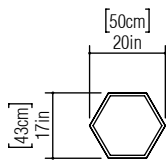

1:50

Finish Options:

	01 Pine		24 Marsala
	02 Coffee		25 Iridescent White
	04 Tobacco		26 Light Pink
	06 Imbuia		27 Gold
	07 White		28 Silver
	09 Louro Freijo		29 Teal
	12 Teak		30 Olive Green
	13 Bluish Green		31 Ferrari Red
	14 Yellow		32 Copper
	15 Cappuccino		33 Bronze
	18 American Walnut		34 Birch
	22 Black