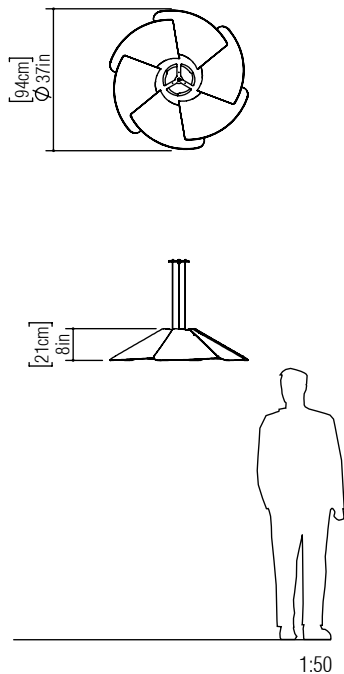

Reference: 1365
Line: Fuchsia
Application: Pendant
Description: Fuchsia Suspension Pendant Ø94x21

Material: Natural Wood Veneer and MDF
Weight (unpacked):

Light Source Type: E-27
1x 25W (max. each)
Fluorescent or LED
Bulbs not included

Color Temperature: Lamp dependent
CRI: Lamp dependent
Luminous Flux: Lamp dependent

Isolation: Class II
Input Voltage (VAC): 110 ~ 277V
Input Frequency (Hz): 60 Hz

Suspension Cable Length: 160cm/63in

Finish Options: