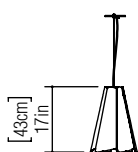

Reference: 1363
Line: Fuchsia
Application: Pendant
Description: Fuchsia Suspension Pendant Ø31x43

Material: Natural Wood Veneer and MDF
Weight (unpacked):

Light Source Type: E-27
1x 25W (max. each)
Fluorescent or LED
Bulbs not included

Color Temperature: Lamp dependent
CRI: Lamp dependent
Luminous Flux: Lamp dependent

Isolation: Class II
Input Voltage (VAC): 110 ~ 277V
Input Frequency (Hz): 60 Hz

Suspension Cable Length: 160cm/63in

1:50