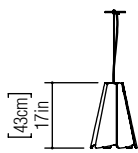

Reference: 1363
Line: Fuchsia
Application: Pendant
Description: Fuchsia Suspension Pendant Ø31x43

Material: Natural Wood Veneer and MDF
Weight (unpacked):

Light Source Type: E-26
1x 25W (max. each)
Fluorescent or LED
Bulbs not included

Color Temperature: Lamp dependent
CRI: Lamp dependent
Luminous Flux: Lamp dependent

Isolation: Class II
Input Voltage (VAC): 110 ~ 277V
Input Frequency (Hz): 60 Hz

Suspension Cable Length: 160cm/63in
Certificates: