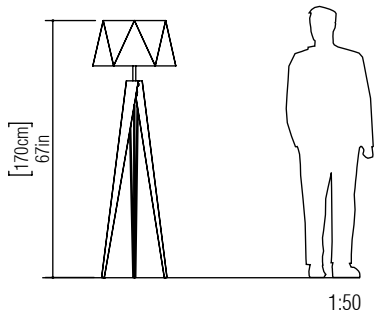

Reference: 3034
Line: Faceted
Application: Floor Lamp
Description: Tripod Faceted Floor Lamp Ø55x170

Material: Natural Wood Veneer, MDF and Wooden Dome
Weight (unpacked):

Light Source Type: E-27
1x 25W (max. each)
Fluorescent or LED
Bulbs not included

Color Temperature: Lamp dependent
CRI: Lamp dependent
Luminous Flux: Lamp dependent

Isolation: Class II
Input Voltage (VAC): 110 ~ 277V
Input Frequency (Hz): 60 Hz

Electric Cable Length: 300cm/118in

Finish Options: