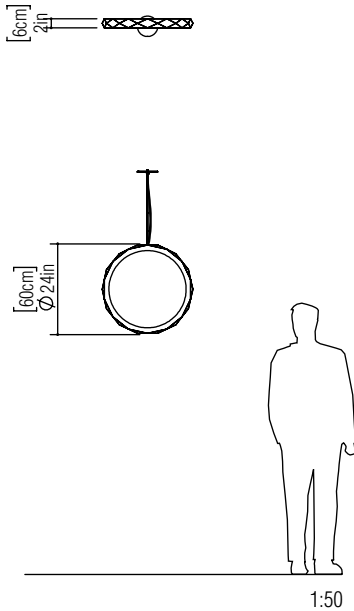

Reference: 1360
Line: Faceted
Application: Pendant
Description: Faceted Ring Suspension Pendant Ø60x6

Material: Natural Wood Veneer, MDF and Acrylic
Weight (unpacked):

Light Source Type: Integrated LED Strip
1 unit Driver, housed in junction box
Dimmable, 0-10V dimming
Color Temperature: 2700K, 3000K, 3500K or 4000K
CRI: 90
Light Output: 1800lm
Total Power (W): 18W

Isolation: Class II
Input Voltage (VAC): 110 ~ 277V
Input Frequency (Hz): 60 Hz

Suspension Cable Length: 160cm/63in
Certificates:

Finish Options:

 01 Pine	 25 Iridescent White
 02 Coffee	 26 Light Pink
 04 Tobacco	 27 Gold
 06 Imbuia	 28 Silver
 07 White	 29 Teal
 09 Louro Freijó	 30 Olive Green
 12 Teak	 31 Ferrari Red
 13 Bluish Green	 32 Copper
 15 Cappuccino	 33 Bronze
 18 American Walnut	 34 Birch
 22 High Gloss Black	 36 Emerald Green
 24 Marsala	 37 Coral