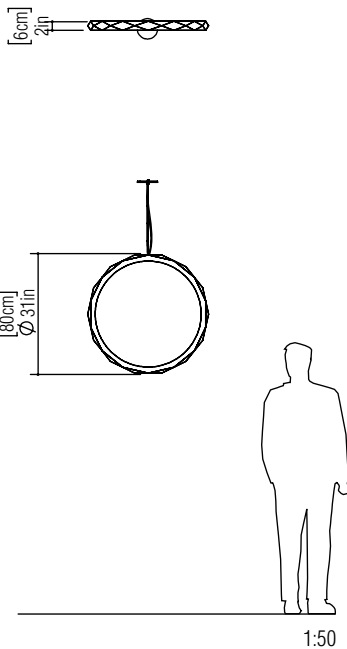

Reference: 1361
Line: Faceted
Application: Pendant
Description: Faceted Ring Vertical Suspension Pendant Ø80x6

Material: Natural Wood Veneer, MDF and Acrylic
Weight (unpacked):

Light Source Type: Integrated LED Strip
1 unit Driver, housed in junction box
Dimmable, 0-10V dimming
Color Temperature: 2700K, 3000K, 3500K or 4000K
CRI: 90
Light Output: 2500lm
Total Power (W): 25W

Isolation: Class II
Input Voltage (VAC): 110 ~ 277V
Input Frequency (Hz): 60Hz

Suspension Cable Length: 160cm/63in
Certificates:

Finish Options:

 01 Pine	 25 Iridescent White
 02 Coffee	 26 Light Pink
 04 Tobacco	 27 Gold
 06 Imbuia	 28 Silver
 07 White	 29 Teal
 09 Louro Freijó	 30 Olive Green
 12 Teak	 31 Ferrari Red
 13 Bluish Green	 32 Copper
 15 Cappuccino	 33 Bronze
 18 American Walnut	 34 Birch
 22 High Gloss Black	 36 Emerald Green
 24 Marsala	 37 Coral