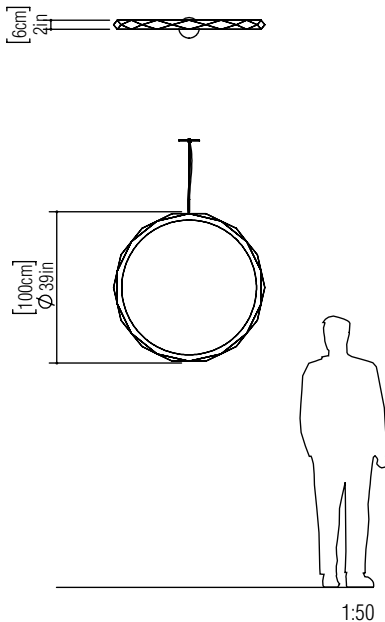

Reference: 1362
Line: Faceted
Application: Pendant
Description: Faceted Ring Vertical Suspension Pendant Ø100x6

Material: Natural Wood Veneer, MDF and Acrylic
Weight (unpacked):

Light Source Type: Integrated LED Strip
1 unit Driver, housed in junction box
Dimmable, 0-10V dimming
Color Temperature: 2700K, 3000K, 3500K or 4000K
CRI: 90
Light Output: 3000lm
Total Power (W): 30W

Isolation: Class II
Input Voltage (VAC): 110 ~ 277V
Input Frequency (Hz): 60Hz

Suspension Cable Length: 160cm/63in
Certificates:

Finish Options:

 01 Pine	 25 Iridescent White
 02 Coffee	 26 Light Pink
 04 Tobacco	 27 Gold
 06 Imbuia	 28 Silver
 07 White	 29 Teal
 09 Louro Freijó	 30 Olive Green
 12 Teak	 31 Ferrari Red
 13 Bluish Green	 32 Copper
 15 Cappuccino	 33 Bronze
 18 American Walnut	 34 Birch
 22 High Gloss Black	 36 Emerald Green
 24 Marsala	 37 Coral