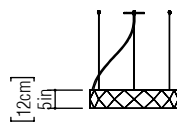

1:50

Finish Options:

01 Pine	24 Marsala
02 Coffee	25 Iridescent White
04 Tobacco	26 Light Pink
06 Imbuia	27 Gold
07 White	28 Silver
09 Louro Freijo	29 Teal
12 Teak	30 Olive Green
13 Bluish Green	31 Ferrari Red
14 Yellow	32 Copper
15 Cappuccino	33 Bronze
18 American Walnut	34 Birch
22 Black