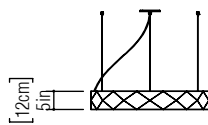

1:50

Finish Options:

01 Pine	24 Marsala
02 Coffee	25 Iridescent White
04 Tobacco	26 Light Pink
06 Imbuia	27 Gold
07 White	28 Silver
09 Louro Freijo	29 Teal
12 Teak	30 Olive Green
13 Bluish Green	31 Ferrari Red
14 Yellow	32 Copper
15 Cappuccino	33 Bronze
18 American Walnut	34 Birch
22 Black