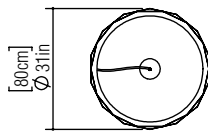

1:50

Finish Options:

01 Pine	24 Marsala
02 Coffee	25 Iridescent White
04 Tobacco	26 Light Pink
06 Imbuia	27 Gold
07 White	28 Silver
09 Louro Freijo	29 Teal
12 Teak	30 Olive Green
13 Bluish Green	31 Ferrari Red
14 Yellow	32 Copper
15 Cappuccino	33 Bronze
18 American Walnut	34 Birch
22 Black