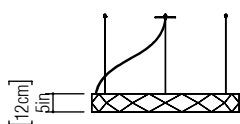

1:50

Finish Options:

	01 Pine		24 Marsala
	02 Coffee		25 Iridescent White
	04 Tobacco		26 Light Pink
	06 Imbuia		27 Gold
	07 White		28 Silver
	09 Louro Freijo		29 Teal
	12 Teak		30 Olive Green
	13 Bluish Green		31 Ferrari Red
	14 Yellow		32 Copper
	15 Cappuccino		33 Bronze
	18 American Walnut		34 Birch
	22 Black