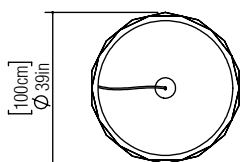

Reference: 1359
Line: Faceted
Application: Pendant
Description: Faceted Ring Suspension Pendant Ø100x12

Material: Natural Wood Veneer, MDF and Acrylic
Weight (unpacked):

Light Source Type: Integrated LED Strip
1 unit Driver, housed in junction box
Non-dimmable

Color Temperature: 2700K
CRI: 80
Light Output: 2700lm
Total Power (W): 36W

Isolation: Class II
Input Voltage (VAC): 110 ~ 277V
Input Frequency (Hz): 60Hz

Suspension Cable Length: 160cm/63in

1:50

Finish Options: