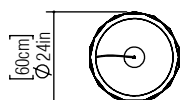

1:50

Finish Options:

	01 Pine		24 Marsala
	02 Coffee		25 Iridescent White
	04 Tobacco		26 Light Pink
	06 Imbuia		27 Gold
	07 White		28 Silver
	09 Louro Freijo		29 Teal
	12 Teak		30 Olive Green
	13 Bluish Green		31 Ferrari Red
	14 Yellow		32 Copper
	15 Cappuccino		33 Bronze
	18 American Walnut		34 Birch
	22 Black