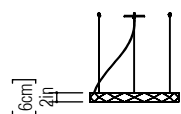

1:50

Finish Options:

	01 Pine		24 Marsala
	02 Coffee		25 Iridescent White
	04 Tobacco		26 Light Pink
	06 Imbuia		27 Gold
	07 White		28 Silver
	09 Louro Freijo		29 Teal
	12 Teak		30 Olive Green
	13 Bluish Green		31 Ferrari Red
	14 Yellow		32 Copper
	15 Cappuccino		33 Bronze
	18 American Walnut		34 Birch
	22 Black