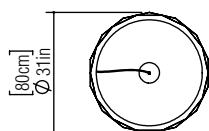

1:50

Finish Options:

01 Pine	24 Marsala
02 Coffee	25 Iridescent White
04 Tobacco	26 Light Pink
06 Imbuia	27 Gold
07 White	28 Silver
09 Louro Freijo	29 Teal
12 Teak	30 Olive Green
13 Bluish Green	31 Ferrari Red
14 Yellow	32 Copper
15 Cappuccino	33 Bronze
18 American Walnut	34 Birch
22 Black