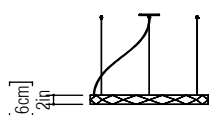

Reference: 1355
Line: Faceted
Application: Pendant
Description: Faceted Ring Suspension Pendant Ø80x6

Material: Natural Wood Veneer, MDF and Acrylic
Weight (unpacked):

Light Source Type: Integrated LED Strip
1 unit Driver, housed in junction box
Non-dimmable

Color Temperature: 2700K
CRI: 80
Light Output: 1080lm
Total Power (W): 15W

Isolation: Class II
Input Voltage (VAC): 110 ~ 277V
Input Frequency (Hz): 60Hz

Suspension Cable Length: 160cm/63in

1:50

Finish Options: