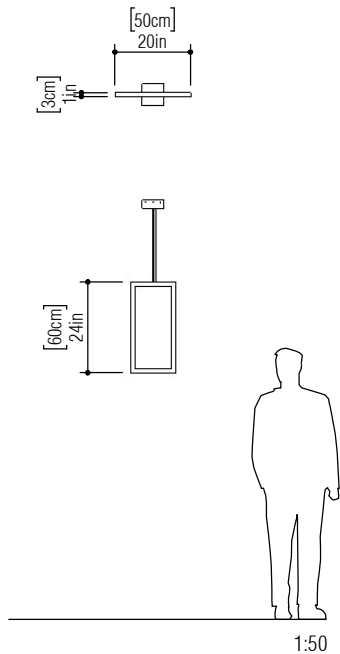

Reference: 1381
Line: Frame
Application: Pendant
Description: Rectangular Vertical Frame Pendant

Material: Natural Wood Veneer, MDF and Acrylic
Weight (unpacked):

Light Source Type: Integrated LED Strip
1 unit Driver, housed in junction box
Dimmable, 0-10V dimming
Color Temperature: 2700K, 3000K, 3500K or 4000K
CRI: 90
Light Output: 900lm
Total Power (W): 9W

Isolation: Class II
Input Voltage (VAC): 110V - 277V
Input Frequency (Hz): 60Hz

Suspension Cable Length: 160cm/63in

Finish Options:

	01 Pine		25 Iridescent White
	02 Coffee		26 Light Pink
	04 Tobacco		27 Gold
	06 Imbuia		28 Silver
	07 White		29 Teal
	09 Louro Freijo		30 Olive Green
	12 Teak		31 Ferrari Red
	13 Bluish Green		32 Copper
	15 Cappuccino		33 Bronze
	18 American Walnut		34 Birch
	22 Glossy Black		36 Emerald Green
	24 Marsala		37 Coral