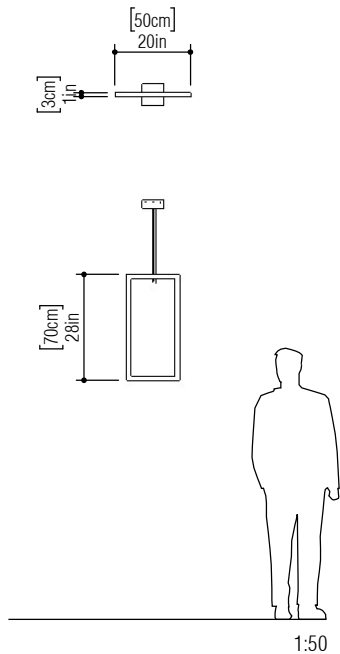

Reference: 1382
Line: Frame
Application: Pendant
Description: Rectangular Vertical Frame Pendant

Material: Natural Wood Veneer, MDF and Acrylic
Weight (unpacked):

Light Source Type: Integrated LED Strip
1 unit Driver, housed in junction box
Dimmable, 0-10V dimming
Color Temperature: 2700K, 3000K, 3500K or 4000K
CRI: 90
Light Output: 1050lm
Total Power (W): 10.5W

Isolation: Class II
Input Voltage (VAC): 110V - 277V
Input Frequency (Hz): 60Hz

Suspension Cable Length: 160cm/63in

Finish Options:

| | | | |
|---|--------------------|---|---------------------|
|  | 01 Pine |  | 25 Iridescent White |
|  | 02 Coffee |  | 26 Light Pink |
|  | 04 Tobacco |  | 27 Gold |
|  | 06 Imbuia |  | 28 Silver |
|  | 07 White |  | 29 Teal |
|  | 09 Louro Freijo |  | 30 Olive Green |
|  | 12 Teak |  | 31 Ferrari Red |
|  | 13 Bluish Green |  | 32 Copper |
|  | 15 Cappuccino |  | 33 Bronze |
|  | 18 American Walnut |  | 34 Birch |
|  | 22 Glossy Black |  | 36 Emerald Green |
|  | 24 Marsala |  | 37 Coral |