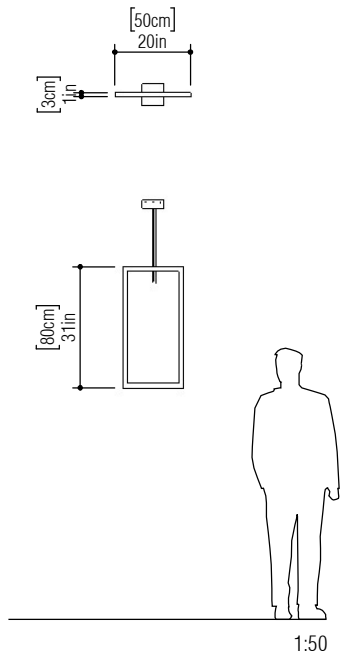

Reference: 1383
Line: Frame
Application: Pendant
Description: Rectangular Vertical Frame Pendant

Material: Natural Wood Veneer, MDF and Acrylic
Weight (unpacked):

Light Source Type: Integrated LED Strip
1 unit Driver, housed in junction box
Dimmable, 0-10V dimming
Color Temperature: 2700K, 3000K, 3500K or 4000K
CRI: 90
Light Output: 1200lm
Total Power (W): 12W

Isolation: Class II
Input Voltage (VAC): 110V - 277V
Input Frequency (Hz): 60Hz

Suspension Cable Length: 160cm/63in

Finish Options:

 01 Pine	 25 Iridescent White
 02 Coffee	 26 Light Pink
 04 Tobacco	 27 Gold
 06 Imbuia	 28 Silver
 07 White	 29 Teal
 09 Louro Freijo	 30 Olive Green
 12 Teak	 31 Ferrari Red
 13 Bluish Green	 32 Copper
 15 Cappuccino	 33 Bronze
 18 American Walnut	 34 Birch
 22 Glossy Black	 36 Emerald Green
 24 Marsala	 37 Coral