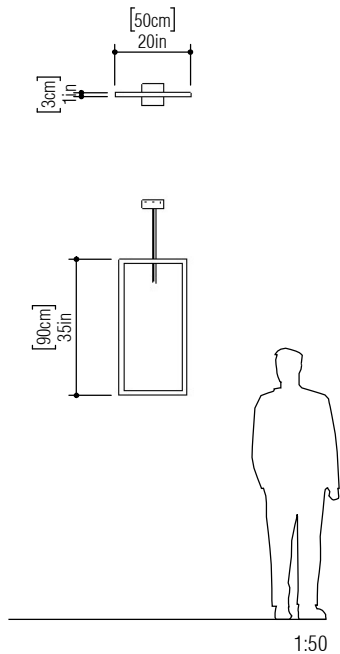

Reference: 1384
Line: Frame
Application: Pendant
Description: Rectangular Vertical Frame Pendant

Material: Natural Wood Veneer, MDF and Acrylic
Weight (unpacked):

Light Source Type: Integrated LED Strip
1 unit Driver, housed in junction box
Dimmable, 0-10V dimming
Color Temperature: 2700K, 3000K, 3500K or 4000K
CRI: 90
Light Output: 1350lm
Total Power (W): 13,5W

Isolation: Class II
Input Voltage (VAC): 110V - 277V
Input Frequency (Hz): 60Hz

Suspension Cable Length: 160cm/63in

Finish Options:

 01 Pine	 25 Iridescent White
 02 Coffee	 26 Light Pink
 04 Tobacco	 27 Gold
 06 Imbuia	 28 Silver
 07 White	 29 Teal
 09 Louro Freijo	 30 Olive Green
 12 Teak	 31 Ferrari Red
 13 Bluish Green	 32 Copper
 15 Cappuccino	 33 Bronze
 18 American Walnut	 34 Birch
 22 Glossy Black	 36 Emerald Green
 24 Marsala	 37 Coral