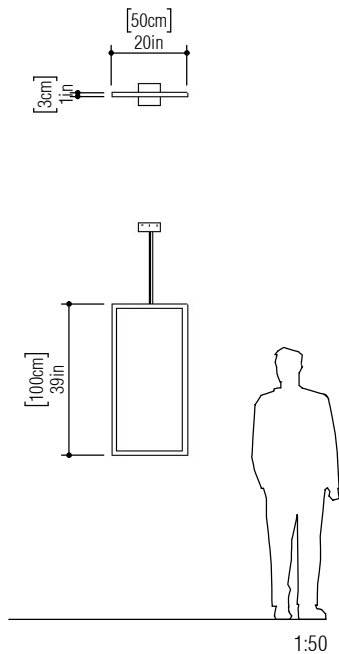

Reference: 1385
Line: Frame
Application: Pendant
Description: Rectangular Vertical Frame Pendant

Material: Natural Wood Veneer, MDF and Acrylic
Weight (unpacked):

Light Source Type: Integrated LED Strip
1 unit Driver, housed in junction box
Dimmable, 0-10V dimming
Color Temperature: 2700K, 3000K, 3500K or 4000K
CRI: 90
Light Output: 1500lm
Total Power (W): 15W

Isolation: Class II
Input Voltage (VAC): 110V - 277V
Input Frequency (Hz): 60Hz

Suspension Cable Length: 160cm/63in

Finish Options:

 01 Pine	 25 Iridescent White
 02 Coffee	 26 Light Pink
 04 Tobacco	 27 Gold
 06 Imbuia	 28 Silver
 07 White	 29 Teal
 09 Louro Freijo	 30 Olive Green
 12 Teak	 31 Ferrari Red
 13 Bluish Green	 32 Copper
 15 Cappuccino	 33 Bronze
 18 American Walnut	 34 Birch
 22 Glossy Black	 36 Emerald Green
 24 Marsala	 37 Coral