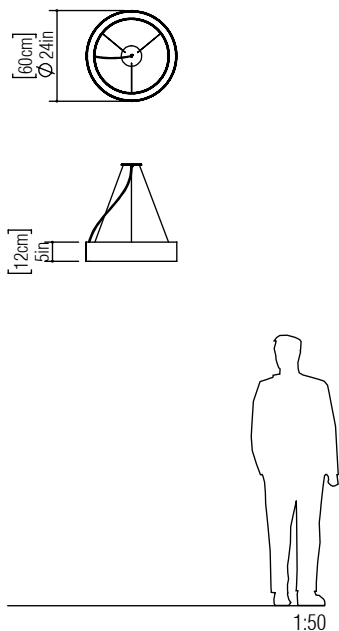

Reference: 1349.  
Line: Slim  
Application: Pendant  
Description: Slim Cylindrical Ring Suspension Pendant Ø60x12

Material: Natural Wood Veneer, MDF and Acrylic  
Weight (unpacked):

Light Source Type: Integrated LED Strip  
1 unit Driver, housed in junction box  
Non-dimmable

Color Temperature: 2700K  
CRI: 80  
Light Output: 900lm  
Total Power (W): 12W

Isolation: Class II  
Input Voltage (VAC): 110 ~ 277V  
Input Frequency (Hz): 60 Hz

Suspension Cable Length: 160cm/63in

Finish Options: