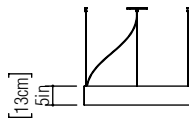

1:50

Finish Options:

01 Pine	24 Marsala
02 Coffee	25 Iridescent White
04 Tobacco	26 Light Pink
06 Imbuia	27 Gold
07 White	28 Silver
09 Louro Freijo	29 Teal
12 Teak	30 Olive Green
13 Bluish Green	31 Ferrari Red
14 Yellow	32 Copper
15 Cappuccino	33 Bronze
18 American Walnut	34 Birch
22 Black