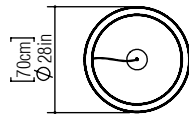

1:50

Finish Options:

01 Pine	24 Marsala
02 Coffee	25 Iridescent White
04 Tobacco	26 Light Pink
06 Imbuia	27 Gold
07 White	28 Silver
09 Louro Freijo	29 Teal
12 Teak	30 Olive Green
13 Bluish Green	31 Ferrari Red
14 Yellow	32 Copper
15 Cappuccino	33 Bronze
18 American Walnut	34 Birch
22 Black