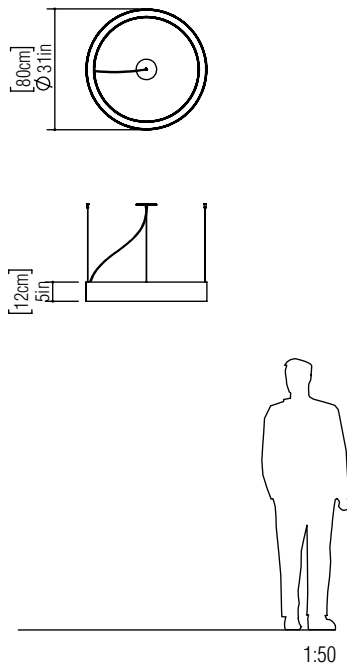

Reference: 1351.
Line: Slim
Application: Pendant
Description: Slim Cylindrical Ring Suspension Pendant Ø80x12

Material: Natural Wood Veneer, MDF and Acrylic
Weight (unpacked):

Light Source Type: Integrated LED Strip
1 unit Driver, housed in junction box
Dimmable, 0-10V dimming
Color Temperature: 2700K, 3000K, 3500K or 4000K
CRI: 90
Light Output: 2500lm
Total Power (W): 25W

Isolation: Class II
Input Voltage (VAC): 110 ~ 277V
Input Frequency (Hz): 60 Hz

Suspension Cable Length: 160cm/63in
Certificates:

Finish Options:

 01 Pine	 25 Iridescent White
 02 Coffee	 26 Light Pink
 04 Tobacco	 27 Gold
 06 Imbuia	 28 Silver
 07 White	 29 Teal
 09 Louro Freijó	 30 Olive Green
 12 Teak	 31 Ferrari Red
 13 Bluish Green	 32 Copper
 15 Cappuccino	 33 Bronze
 18 American Walnut	 34 Birch
 22 High Gloss Black	 36 Emerald Green
 24 Marsala	 37 Coral