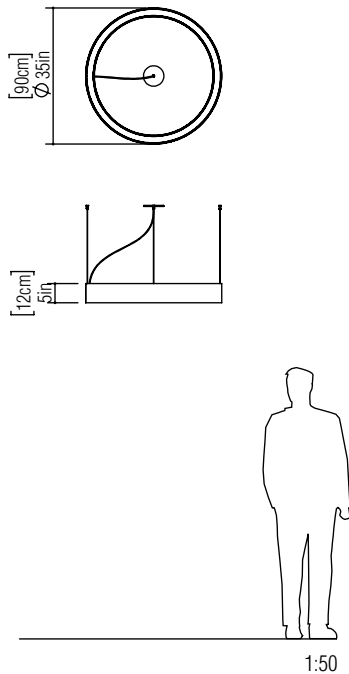

Reference: 1352.  
Line: Slim  
Application: Pendant  
Description: Slim Cylindrical Ring Suspension Pendant Ø90x12

Material: Natural Wood Veneer, MDF and Acrylic  
Weight (unpacked):

Light Source Type: Integrated LED Strip  
1 unit Driver, housed in junction box  
Dimmable, 0-10V dimming  
Color Temperature: 2700K, 3000K, 3500K or 4000K  
CRI: 90  
Light Output: 2700lm  
Total Power (W): 27W

Isolation: Class II  
Input Voltage (VAC): 110 ~ 277V  
Input Frequency (Hz): 60 Hz

Suspension Cable Length: 160cm/63in  
Certificates:

Finish Options:

 01 Pine	 25 Iridescent White
 02 Coffee	 26 Light Pink
 04 Tobacco	 27 Gold
 06 Imbuia	 28 Silver
 07 White	 29 Teal
 09 Louro Freijó	 30 Olive Green
 12 Teak	 31 Ferrari Red
 13 Bluish Green	 32 Copper
 15 Cappuccino	 33 Bronze
 18 American Walnut	 34 Birch
 22 High Gloss Black	 36 Emerald Green
 24 Marsala	 37 Coral