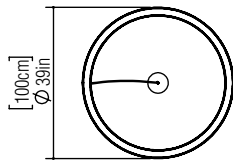

Reference: 1353.
Line: Slim
Application: Pendant
Description: Slim Cylindrical Ring Suspension Pendant Ø100x12

Material: Natural Wood Veneer, MDF and Acrylic
Weight (unpacked):

Light Source Type: Integrated LED Strip
1 unit Driver, housed in junction box
Dimmable, 0-10V dimming
Color Temperature: 2700K, 3000K, 3500K or 4000K
CRI: 90
Light Output: 3000lm
Total Power (W): 30W

Isolation: Class II
Input Voltage (VAC): 110 ~ 277V
Input Frequency (Hz): 60 Hz

Suspension Cable Length: 160cm/63in
Certificates:

1:50

Finish Options:

 01 Pine	 25 Iridescent White
 02 Coffee	 26 Light Pink
 04 Tobacco	 27 Gold
 06 Imbuia	 28 Silver
 07 White	 29 Teal
 09 Louro Freijó	 30 Olive Green
 12 Teak	 31 Ferrari Red
 13 Bluish Green	 32 Copper
 15 Cappuccino	 33 Bronze
 18 American Walnut	 34 Birch
 22 High Gloss Black	 36 Emerald Green
 24 Marsala	 37 Coral