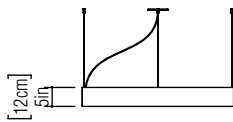

Reference: 1353.
Line: Slim
Application: Pendant
Description: Slim Cylindrical Ring Suspension Pendant Ø100x12

Material: Natural Wood Veneer, MDF and Acrylic
Weight (unpacked):

Light Source Type: Integrated LED Strip
1 unit Driver, housed in junction box
Dimmable, 0-10V dimming
Color Temperature: 2700K, 3000K, 3500K or 4000K
CRI: 90
Light Output: 3000lm
Total Power (W): 30W

Isolation: Class II
Input Voltage (VAC): 110 ~ 277V
Input Frequency (Hz): 60 Hz

Suspension Cable Length: 160cm/63in
Certificates:

1:50

Finish Options:

 01 Pine	 25 Iridescent White
 02 Coffee	 26 Light Pink
 04 Tobacco	 27 Gold
 06 Imbuia	 28 Silver
 07 White	 29 Teal
 09 Louro Freijó	 30 Olive Green
 12 Teak	 31 Ferrari Red
 13 Bluish Green	 32 Copper
 15 Cappuccino	 33 Bronze
 18 American Walnut	 34 Birch
 22 High Gloss Black	 36 Emerald Green
 24 Marsala	 37 Coral