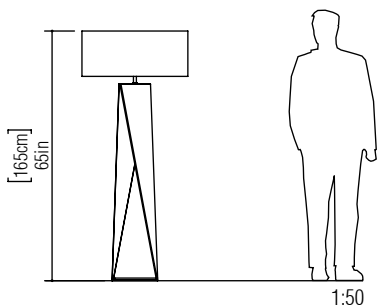

Reference: 3029.
Line: Spin
Application: Floor Lamp
Description: Spin Floor Lamp Ø70x165

Material: Natural Wood Veneer, MDF and Linen Shade
Weight (unpacked):

Light Source Type: E-27
1x 25W (max. each)
Fluorescent or LED
Bulbs not included

Color Temperature: Lamp dependent
CRI: Lamp dependent
Luminous Flux: Lamp dependent

Isolation: Class II
Input Voltage (VAC): 110 ~ 277V
Input Frequency (Hz): 60 Hz

Electric Cable Length: 300cm/118in

Finish Options: