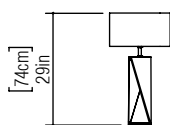

1:50

Finish Options:

01 Pine	24 Marsala
02 Coffee	25 Iridescent White
04 Tobacco	26 Light Pink
06 Imbuia	27 Gold
07 White	28 Silver
09 Louro Freijo	29 Teal
12 Teak	30 Olive Green
13 Bluish Green	31 Ferrari Red
14 Yellow	32 Copper
15 Cappuccino	33 Bronze
18 American Walnut	34 Birch
22 Black