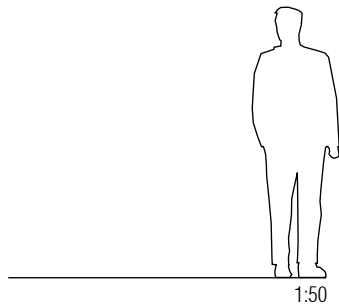

Reference: 1300.
Line: Wave
Application: Pendant
Description: Wave Curved Suspension Pendant 160x23x21

Material: Natural Wood Veneer, MDF and Acrylic
Weight (unpacked):

Light Source Type: Integrated LED Strip
1 unit Driver, housed in junction box
Non-dimmable

Color Temperature: 2700K
CRI: 80
Light Output: 2025lm
Total Power (W): 25W

Isolation: Class II
Input Voltage (VAC): 110 ~ 277V
Input Frequency (Hz): 60 Hz

Suspension Cable Length: 160cm/63in

Finish Options: