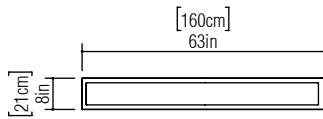

Reference: 1300.
Line: Wave
Application: Pendant
Description: Wave Curved Suspension Pendant 160x23x21

Material: Natural Wood Veneer, MDF and Acrylic
Weight (unpacked):

Light Source Type: Integrated LED Strip
1 unit Driver, housed in junction box
Non-dimmable

Color Temperature: 2700K
CRI: 80
Light Output: 2025lm
Total Power (W): 25W

Isolation: Class II
Input Voltage (VAC): 110 ~ 277V
Input Frequency (Hz): 60 Hz

Suspension Cable Length: 160cm/63in

Finish Options: