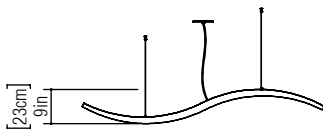

Reference: 1300.
Line: Wave
Application: Pendant
Description: Wave Curved Suspension Pendant 160x23x21

Material: Natural Wood Veneer, MDF and Acrylic
Weight (unpacked):

Light Source Type: Integrated LED Strip
1 unit Driver, housed in junction box
Non-dimmable

Color Temperature: 2700K
CRI: 80
Light Output: 2025lm
Total Power (W): 25W

Isolation: Class II
Input Voltage (VAC): 110 ~ 277V
Input Frequency (Hz): 60 Hz

Suspension Cable Length: 160cm/63in

Finish Options: