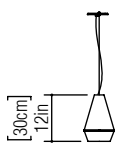

Reference: 1344.  
Line: Cone Duo  
Application: Pendant  
Description: Cone Duo Suspension Pendant Ø20x30

Material: Natural Wood Veneer and MDF  
Weight (unpacked):

Light Source Type: E-27  
1x 25W (max. each)  
Fluorescent or LED  
Bulbs not included

Color Temperature: Lamp dependent  
CRI: Lamp dependent  
Luminous Flux: Lamp dependent

Isolation: Class II  
Input Voltage (VAC): 110 ~ 277V  
Input Frequency (Hz): 60 Hz

Suspension Cable Length: 160cm/63in