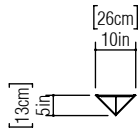

1:50

Finish Options:

01 Pine	24 Marsala
02 Coffee	25 Iridescent White
04 Tobacco	26 Light Pink
06 Imbuia	27 Gold
07 White	28 Silver
09 Louro Freijo	29 Teal
12 Teak	30 Olive Green
13 Bluish Green	31 Ferrari Red
14 Yellow	32 Copper
15 Cappuccino	33 Bronze
18 American Walnut	34 Birch
22 Black