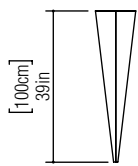

1:50

Finish Options:

01 Pine	24 Marsala
02 Coffee	25 Iridescent White
04 Tobacco	26 Light Pink
06 Imbuia	27 Gold
07 White	28 Silver
09 Louro Freijo	29 Teal
12 Teak	30 Olive Green
13 Bluish Green	31 Ferrari Red
14 Yellow	32 Copper
15 Cappuccino	33 Bronze
18 American Walnut	34 Birch
22 Black