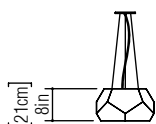

Reference: 1226.  
Line: Multifaceted  
Application: Pendant  
Description: Multifaceted Suspension Pendant Ø40x21

Material: Natural Wood Veneer, MDF and Acrylic  
Weight (unpacked): 1,70kg/3,53lb

Light Source Type: E-27  
1x 25W (max. each)  
Fluorescent or LED  
Bulbs not included  
Color Temperature: Lamp dependent  
CRI: Lamp dependent  
Luminous Flux: Lamp dependent

Isolation: Class II  
Input Voltage (VAC): 110 ~ 277V  
Input Frequency (Hz): 60 Hz

Suspension Cable Length: 160cm/63in

1:50

Finish Options:

 01 Pine	 24 Marsala
 02 Coffee	 25 Iridescent White
 04 Tobacco	 26 Light Pink
 06 Imbuia	 27 Gold
 07 White	 28 Silver
 09 Louro Freijo	 29 Teal
 12 Teak	 30 Olive Green
 13 Bluish Green	 31 Ferrari Red
 14 Yellow	 32 Copper
 15 Cappuccino	 33 Bronze
 18 American Walnut	 34 Birch
 22 Black	