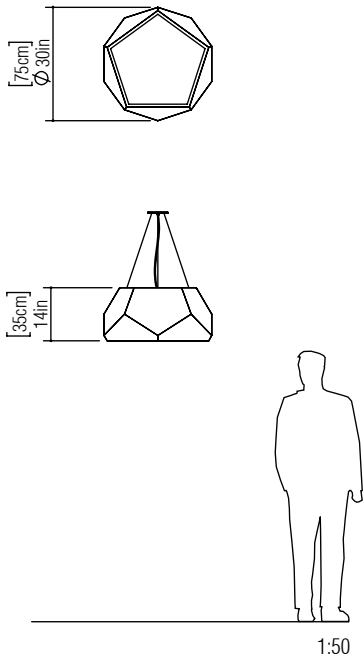

Reference: 1227.
Line: Multifaceted
Application: Pendant
Description: Multifaceted Suspension Pendant Ø75x35

Material: Natural Wood Veneer, MDF and Acrylic
Weight (unpacked): 4,75kg/10,47lb

Light Source Type: E-27
3x 25W (max. each)
Fluorescent or LED
Bulbs not included

Color Temperature: Lamp dependent
CRI: Lamp dependent
Luminous Flux: Lamp dependent

Isolation: Class II
Input Voltage (VAC): 110 ~ 277V
Input Frequency (Hz): 60 Hz

Suspension Cable Length: 160cm/63in

Finish Options: