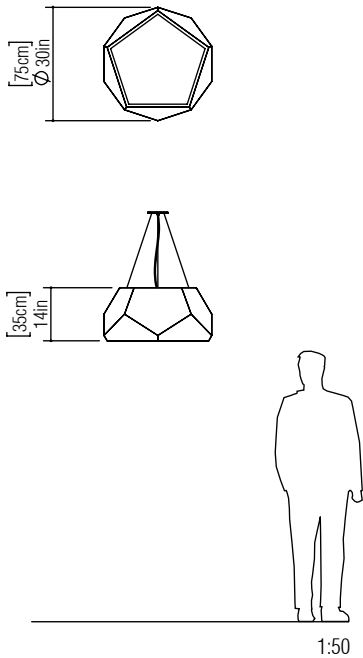

Reference: 1227.  
Line: Multifaceted  
Application: Pendant  
Description: Multifaceted Suspension Pendant Ø75x35

Material: Natural Wood Veneer, MDF and Acrylic  
Weight (unpacked): 4,75kg/10,47lb

Light Source Type: E-26  
3x 25W (max. each)  
Fluorescent or LED  
Bulbs not included

Color Temperature: Lamp dependent  
CRI: Lamp dependent  
Luminous Flux: Lamp dependent

Isolation: Class II  
Input Voltage (VAC): 110 ~ 277V  
Input Frequency (Hz): 60 Hz

Suspension Cable Length: 160cm/63in  
Certificates: