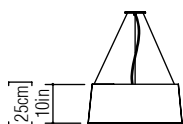

1:50

Finish Options:

	01 Pine		24 Marsala
	02 Coffee		25 Iridescent White
	04 Tobacco		26 Light Pink
	06 Imbuia		27 Gold
	07 White		28 Silver
	09 Louro Freijo		29 Teal
	12 Teak		30 Olive Green
	13 Bluish Green		31 Ferrari Red
	14 Yellow		32 Copper
	15 Cappuccino		33 Bronze
	18 American Walnut		34 Birch
	22 Black