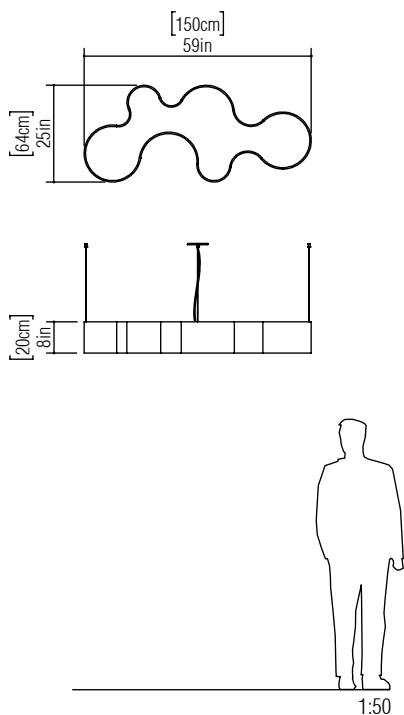

Reference: 1337.
Line: Organic
Application: Pendant
Description: Semi Cylindrical Suspension Pendant 150x20x64

Material: Natural Wood Veneer, MDF and Acrylic
Weight (unpacked):

Light Source Type: E-27
8x 25W (max. each)
Fluorescent or LED
Bulbs not included
Color Temperature: Lamp dependent
CRI: Lamp dependent
Luminous Flux: Lamp dependent

Isolation: Class II
Input Voltage (VAC): 110 ~ 277V
Input Frequency (Hz): 60 Hz

Suspension Cable Length: 160cm/63in

Finish Options:

 01 Pine	 24 Marsala
 02 Coffee	 25 Iridescent White
 04 Tobacco	 26 Light Pink
 06 Imbuia	 27 Gold
 07 White	 28 Silver
 09 Louro Freijo	 29 Teal
 12 Teak	 30 Olive Green
 13 Bluish Green	 31 Ferrari Red
 14 Yellow	 32 Copper
 15 Cappuccino	 33 Bronze
 18 American Walnut	 34 Birch
 22 Black	