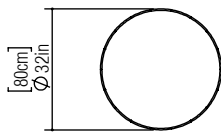

1:50

Finish Options:

01 Pine	24 Marsala
02 Coffee	25 Iridescent White
04 Tobacco	26 Light Pink
06 Imbuia	27 Gold
07 White	28 Silver
09 Louro Freijo	29 Teal
12 Teak	30 Olive Green
13 Bluish Green	31 Ferrari Red
14 Yellow	32 Copper
15 Cappuccino	33 Bronze
18 American Walnut	34 Birch
22 Black