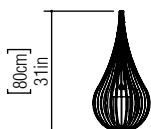

Reference: 7021.
Line: Cappadocia
Application: Table Lamp
Description: Cappadocia Table Lamp with Crystal Ø38x80

Material: Natural Wood Veneer, MDF and Linen Shade
Weight (unpacked): 2,00kg/4,41lb

Light Source Type: E-27
1x 25W (max. each)
Fluorescent or LED
Bulbs not included

Color Temperature: Lamp dependent
CRI: Lamp dependent
Luminous Flux: Lamp dependent

Isolation: Class II
Input Voltage (VAC): 110 ~ 277V
Input Frequency (Hz): 60 Hz

Electric Cable Length: 200cm/79in

1:50

Finish Options: