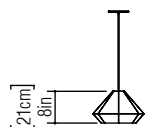

Reference: 1223.
Line: Multifaceted
Application: Pendant
Description: Diamond Multifaceted Suspension Pendant Ø33x21

Material: Natural Wood Veneer and MDF
Weight (unpacked): 0,90kg/1,98lb

Light Source Type: E-27
1x 25W (max. each)
Fluorescent or LED
Bulbs not included

Color Temperature: Lamp dependent
CRI: Lamp dependent
Luminous Flux: Lamp dependent

Isolation: Class II
Input Voltage (VAC): 110 ~ 277V
Input Frequency (Hz): 60 Hz

Suspension Cable Length: 160cm/63in

1:50