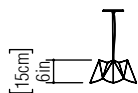

1:50

Finish Options:

01 Pine	24 Marsala
02 Coffee	25 Iridescent White
04 Tobacco	26 Light Pink
06 Imbuia	27 Gold
07 White	28 Silver
09 Louro Freijo	29 Teal
12 Teak	30 Olive Green
13 Bluish Green	31 Ferrari Red
14 Yellow	32 Copper
15 Cappuccino	33 Bronze
18 American Walnut	34 Birch
22 Black