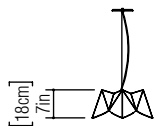

1:50

Finish Options:

01 Pine	24 Marsala
02 Coffee	25 Iridescent White
04 Tobacco	26 Light Pink
06 Imbuia	27 Gold
07 White	28 Silver
09 Louro Freijo	29 Teal
12 Teak	30 Olive Green
13 Bluish Green	31 Ferrari Red
14 Yellow	32 Copper
15 Cappuccino	33 Bronze
18 American Walnut	34 Birch
22 Black