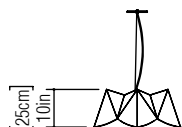

1:50

Finish Options:

01 Pine	24 Marsala
02 Coffee	25 Iridescent White
04 Tobacco	26 Light Pink
06 Imbuia	27 Gold
07 White	28 Silver
09 Louro Freijo	29 Teal
12 Teak	30 Olive Green
13 Bluish Green	31 Ferrari Red
14 Yellow	32 Copper
15 Cappuccino	33 Bronze
18 American Walnut	34 Birch
22 Black