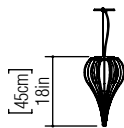

Reference: 1189.
Line: Cappadocia
Application: Pendant
Description: Cappadocia Suspension Pendant Ø27x45

Material: Natural Wood Veneer, MDF and Linen Shade
Weight (unpacked): 0,90kg/1,98lb

Light Source Type: E-27
1x 25W (max. each)
Fluorescent or LED
Bulbs not included

Color Temperature: Lamp dependent
CRI: Lamp dependent
Luminous Flux: Lamp dependent

Isolation: Class II
Input Voltage (VAC): 110 ~ 277V
Input Frequency (Hz): 60 Hz

Suspension Cable Length: 160cm/63in

1:50