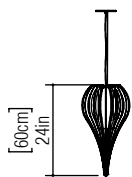

Reference: 1190.
Line: Cappadocia
Application: Pendant
Description: Cappadocia Suspension Pendant Ø32x60

Material: Natural Wood Veneer, MDF and Linen Shade
Weight (unpacked): 1,25kg/2,76lb

Light Source Type: E-27
1x 25W (max. each)
Fluorescent or LED
Bulbs not included

Color Temperature: Lamp dependent
CRI: Lamp dependent
Luminous Flux: Lamp dependent

Isolation: Class II
Input Voltage (VAC): 110 ~ 277V
Input Frequency (Hz): 60 Hz

Suspension Cable Length: 160cm/63in

1:50