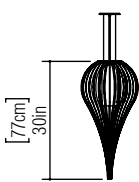

Reference: 1191.
Line: Cappadocia
Application: Pendant
Description: Cappadocia Suspension Pendant Ø38x77

Material: Natural Wood Veneer, MDF and Linen Shade
Weight (unpacked): 1,90kg/4,19lb

Light Source Type: E-27
1x 25W (max. each)
Fluorescent or LED
Bulbs not included

Color Temperature: Lamp dependent
CRI: Lamp dependent
Luminous Flux: Lamp dependent

Isolation: Class II
Input Voltage (VAC): 110 ~ 277V
Input Frequency (Hz): 60 Hz

Suspension Cable Length: 160cm/63in

1:50