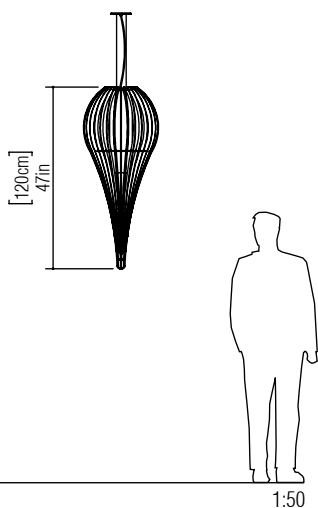

Reference: 1284.  
Line: Cappadocia  
Application: Pendant  
Description: Cappadocia Suspension Pendant Ø50x120

Material: Natural Wood Veneer, MDF and Linen Shade  
Weight (unpacked): 4,45kg/9,81lb

Light Source Type: E-27  
1x 25W (max. each)  
Fluorescent or LED  
Bulbs not included

Color Temperature: Lamp dependent  
CRI: Lamp dependent  
Luminous Flux: Lamp dependent

Isolation: Class II  
Input Voltage (VAC): 110 ~ 277V  
Input Frequency (Hz): 60 Hz

Suspension Cable Length: 160cm/63in