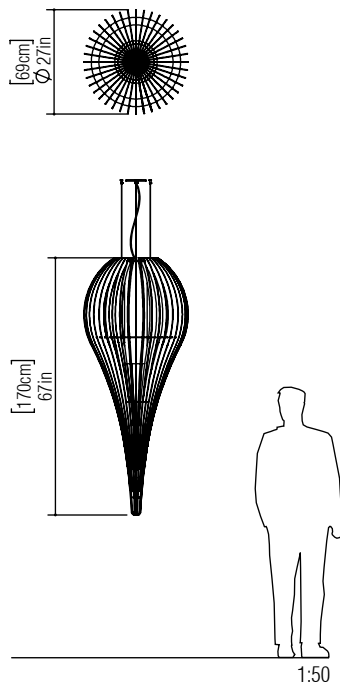

Reference: 1264.
Line: Cappadocia
Application: Pendant
Description: Cappadocia Suspension Pendant Ø69x170

Material: Natural Wood Veneer, MDF and Linen Shade
Weight (unpacked): 10,30kg/22,71lb

Light Source Type: E-27
1x 25W (max. each)
Fluorescent or LED
Bulbs not included

Color Temperature: Lamp dependent
CRI: Lamp dependent
Luminous Flux: Lamp dependent

Isolation: Class II
Input Voltage (VAC): 110 ~ 277V
Input Frequency (Hz): 60 Hz

Suspension Cable Length: 160cm/63in

Finish Options: