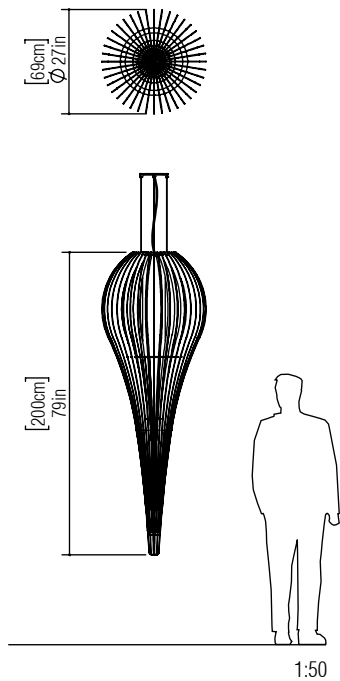

Reference: 1265.
Line: Cappadocia
Application: Pendant
Description: Cappadocia Suspension Pendant Ø69x200

Material: Natural Wood Veneer, MDF and Linen Shade
Weight (unpacked):

Light Source Type: E-27
1x 25W (max. each)
Fluorescent or LED
Bulbs not included

Color Temperature: Lamp dependent
CRI: Lamp dependent
Luminous Flux: Lamp dependent

Isolation: Class II
Input Voltage (VAC): 110 ~ 277V
Input Frequency (Hz): 60 Hz

Suspension Cable Length: 160cm/63in

Finish Options: