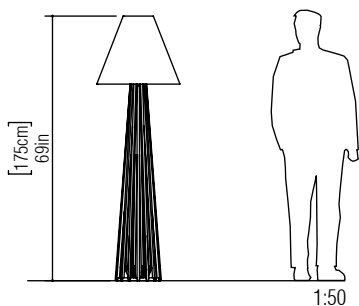

Reference: 361.  
Line: Slatted  
Application: Floor Lamp  
Description: Slatted Conical Floor Lamp Ø55x175

Material: Natural Wood Veneer, MDF and Linen Shade  
Weight (unpacked): 5,45kg/12,02lb

Light Source Type: E-27  
1x 25W (max. each)  
Fluorescent or LED  
Bulbs not included

Color Temperature: Lamp dependent  
CRI: Lamp dependent  
Luminous Flux: Lamp dependent

Isolation: Class II  
Input Voltage (VAC): 110 ~ 277V  
Input Frequency (Hz): 60 Hz

Electric Cable Length: 300cm/118in