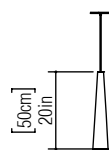

Reference: 1276.  
Line: Conical  
Application: Pendant  
Description: Conical Suspension Pendant Ø10x50

Material: Natural Wood Veneer and MDF  
Weight (unpacked): 0,50kg/1,10lb

Light Source Type: E-27  
1x 25W (max. each)  
Fluorescent or LED  
Bulbs not included

Color Temperature: Lamp dependent  
CRI: Lamp dependent  
Luminous Flux: Lamp dependent

Isolation: Class II  
Input Voltage (VAC): 110 ~ 277V  
Input Frequency (Hz): 60 Hz

Suspension Cable Length: 160cm/63in