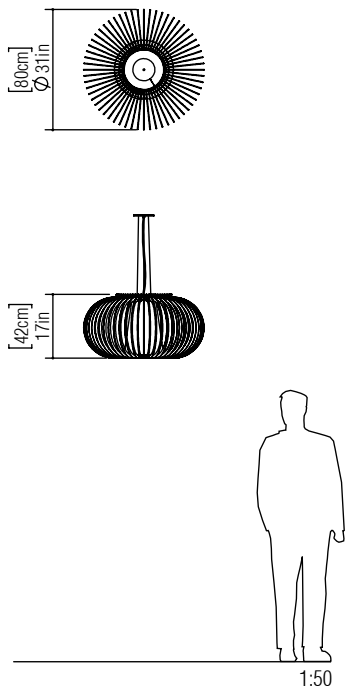

Reference: 1185.
Line: Stecche di Legno
Application: Pendant
Description: Stecche di Legno Suspension Pendant Ø80x42

Material: Natural Wood Veneer, MDF and Linen Shade
Weight (unpacked): 4,25kg/9,37lb

Light Source Type: E-27
1x 25W (max. each)
Fluorescent or LED
Bulbs not included

Color Temperature: Lamp dependent
CRI: Lamp dependent
Luminous Flux: Lamp dependent

Isolation: Class II
Input Voltage (VAC): 110 ~ 277V
Input Frequency (Hz): 60 Hz

Suspension Cable Length: 160cm/63in

Finish Options: