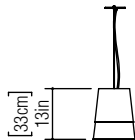

Reference: 264.  
Line: Conical  
Application: Pendant  
Description: Conical Suspension Pendant Ø28x33

Material: Natural Wood Veneer, MDF and Acrylic  
Weight (unpacked): 0,95kg/2,09lb

Light Source Type: E-27  
1x 25W (max. each)  
Fluorescent or LED  
Bulbs not included

Color Temperature: Lamp dependent  
CRI: Lamp dependent  
Luminous Flux: Lamp dependent

Isolation: Class II  
Input Voltage (VAC): 110 ~ 277V  
Input Frequency (Hz): 60 Hz

Suspension Cable Length: 160cm/63in