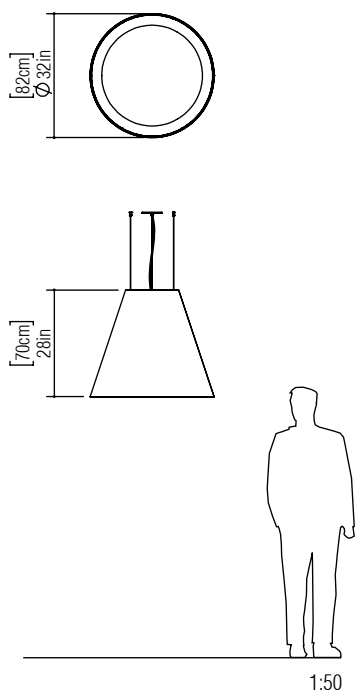

Reference: 295.  
Line: Conical  
Application: Pendant  
Description: Conical Suspension Pendant Ø82x70

Material: Natural Wood Veneer, MDF and Acrylic  
Weight (unpacked): 5,95kg/13,12lb

Light Source Type: E-27  
4x 25W (max. each)  
Fluorescent or LED  
Bulbs not included

Color Temperature: Lamp dependent  
CRI: Lamp dependent  
Luminous Flux: Lamp dependent

Isolation: Class II  
Input Voltage (VAC): 110 ~ 277V  
Input Frequency (Hz): 60 Hz

Suspension Cable Length: 160cm/63in